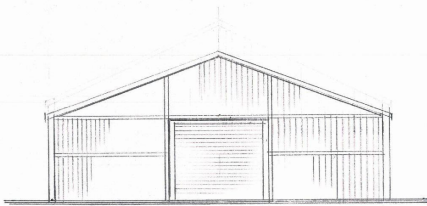

isolation stable barn dhl eventing Ltd. east Lilling grange

rbda the bothy brandsby york YO61 4RN.

scale 1:100 A3 dhl 2A a/b/c
November 2020

translucent roof sheels for natural light

ridge height reduced.

coloured sheeting

solid timber
boarding

elevation B (east) ground to ridge height reduced to 4.6m.

elevation D (south)

ground floor to ridge height reduced to 4.6m

elevation C (north)

as proposed

isolation stable barn dhl eventing Ltd. east lilling arrange

rbda the bathy brandsby york Y661 4RN.

November 2020 dhl 1A/ab/c

elevation A (west)

ground floor plan. scale 1:100 A3

△ A

as proposed.

north