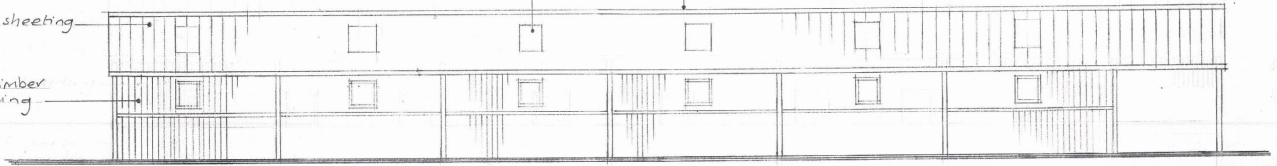

isolation stable barn dhl eventing Ltd. east Lilling grange

rbda the bothy brandsby york YO61 4RN.

scale 1:100 A3 dhl 2A a/b/c
November 2020

translucent roof sheels for natural light

ridge height reduced.

coloured sheeting

solid timber
boarding

elevation B (east) ground to ridge height reduced to 4.6m.

elevation D (south)

ground floor to ridge height reduced to 4.6m

elevation C (north)

as proposed

isolation stable barn dhl eventing Ltd. east lilling arrange

rbda the bathy brandsby york Y661 4RN.

November 2020 dhl 1A/ab/c

elevation A (west)

ground floor plan. scale 1:100 A3

△ A

as proposed.

north