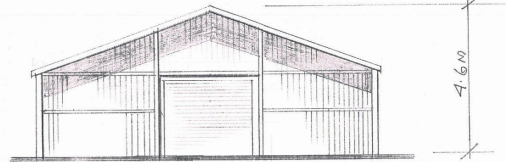

coloured sheeting

solid timber
boarding

elevation B (east) ground to ridge height reduced to 4.6m.

elevation D (south)

ground floor to ridge height reduced to 4.6m

elevation C (north)

as proposed

isolation stable barn dhl eventing Ltd. east lilling arrange

rbda the bathy brandsby york Y661 4RN.

November 2020 dhl 1A/ab/c

elevation A (west)

ground floor plan. scale 1:100 A3

△ A

as proposed.

north