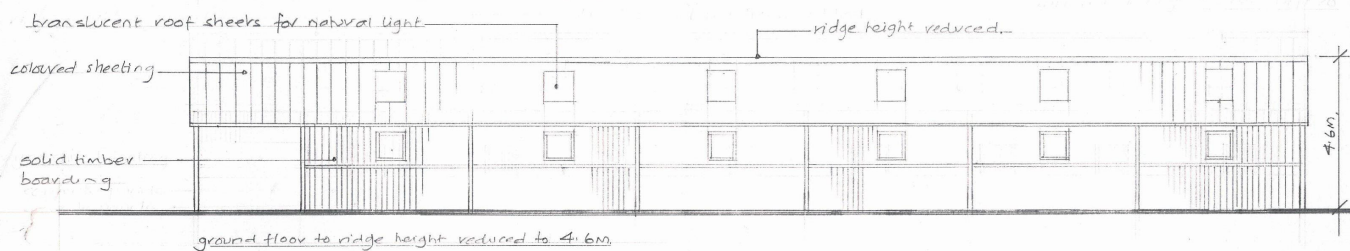

isolation stable barn dhl eventing Ltd. east Lilling grange

rbda the bothy brandsby york YO61 4RN.

scale 1:100 A3 dhl 2A a/b/c
November 2020

translucent roof sheels for natural light

ridge height reduced.

coloured sheeting

solid timber
boarding

elevation B (east) ground to ridge height reduced to 4.6m.

elevation D (south)

ground floor to ridge height reduced to 4.6m

elevation C (north)

as proposed

isolation stable barn dhl eventing Ltd. east lilling arrange

rbda the bathy brandsby york Y661 4RN.

November 2020 dhl 1A/ab/c

elevation A (west)

ground floor plan. scale 1:100 A3

△ A

as proposed.

north