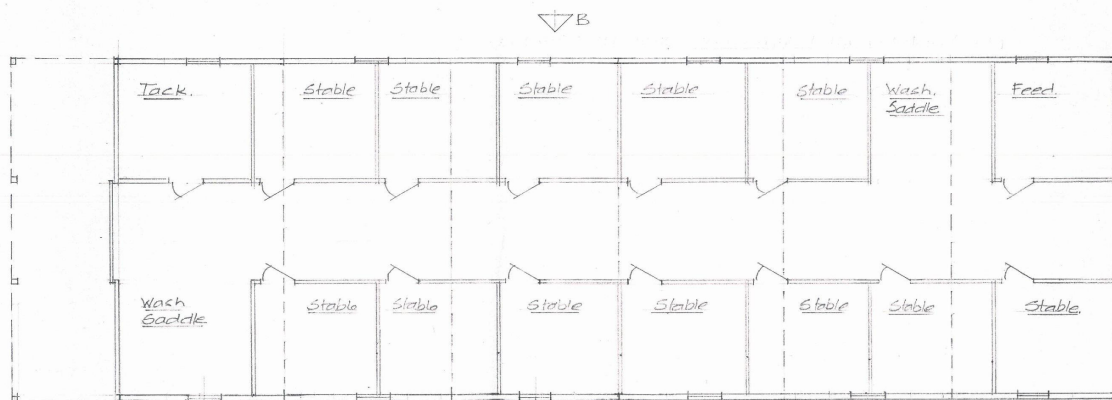

isolation stable barn dhl eventing Ltd. east Lilling grange

rbda the bothy brandsby york YO61 4RN.

scale 1:100 A3 dhl 2A a/b/c
November 2020

translucent roof sheels for natural light

ridge height reduced.

coloured sheeting

solid timber
boarding

elevation B (east) ground to ridge height reduced to 4.6m.

elevation D (south)

ground floor to ridge height reduced to 4.6m

elevation C (north)

as proposed

isolation stable barn dhl eventing Ltd. east lilling arrange

rbda the bathy brandsby york Y661 4RN.

November 2020 dhl 1A/ab/c

elevation A (west)

ground floor plan. scale 1:100 A3

△ A

as proposed.

north